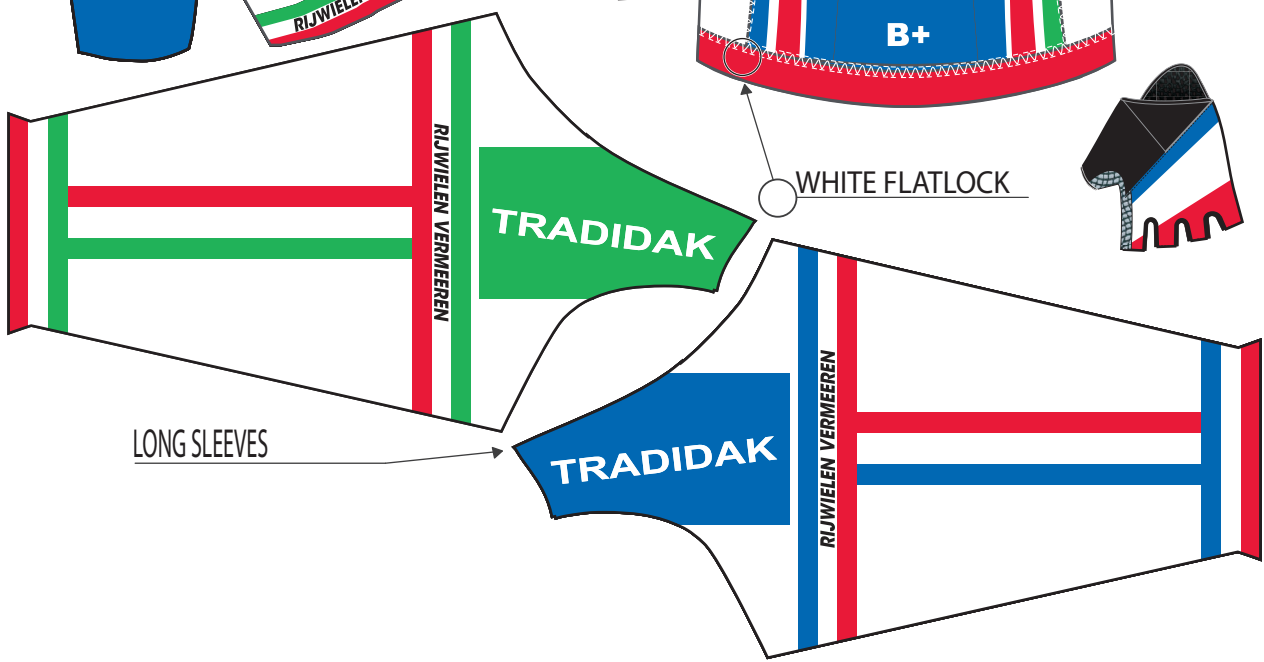

DESIGN FIETSERS ROME

COLORS

- RED ATLANTA LYCRA
- BLUE ATLANTA ROYAL
- BLACK

LYCRA COLORS

- BLACK
- NAVY
- ROYAL BLUE
- RED
- ORANGE
- GRAY
- YELLOW
- GREEN
- FULL PRINT

Jacket's Sleeve's panels and Manshet's color

SIZE : SMALL

DATE: 28 - 02 - 2013